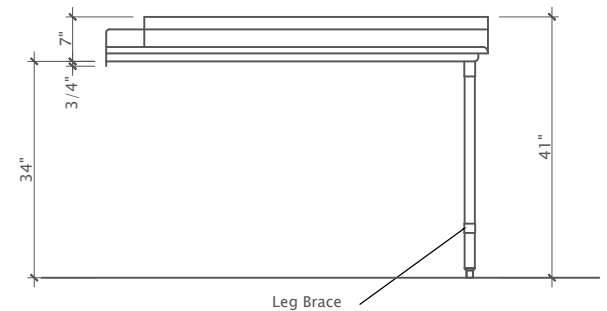

Model No.	Description	Overall Size D" x L" x H"	Weight lbs.
CDT24R	Right side	30 x 24 x 35	45
CDT24L	Left side	30 x 24 x 35	45
CDT36R	Right side	30 x 36 x 35	50
CDT36L	Left side	30 x 36 x 35	50
CDT48R	Right side	30 x 48 x 35	65
CDT48L	Left side	30 x 48 x 35	65
CDT60R	Right side	30 x 60 x 35	75
CDT60L	Left side	30 x 60 x 35	75
CDT72R	Right side	30 x 72 x 35	90
CDT72L	Left side	30 x 72 x 35	90
CDT84R	Right side	30 x 84 x 35	105
CDT84L	Left side	30 x 84 x 35	105
CDT96R	Right side	30 x 96 x 35	115
CDT96L	Left side	30 x 96 x 35	115
CDT108R	Right side	30 x 108 x 35	125
CDT108L	Left side	30 x 108 x 35	125
CDT120R	Right side	30 x 120 x 35	140
CDT120L	Left side	30 x 120 x 35	140

Sizes nominal, detailed specifications available upon request.
Specifications subject to change without notice.