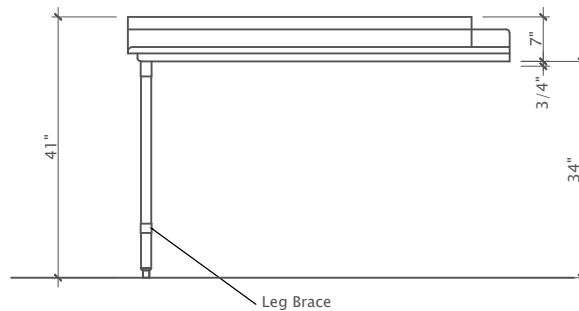

Model No.	Description	Overall Size D" x L" x H"	Weight lbs.
CDT24R	Right side	30 x 24 x 35	45
CDT24L	Left side	30 x 24 x 35	45
CDT36R	Right side	30 x 36 x 35	50
CDT36L	Left side	30 x 36 x 35	50
CDT48R	Right side	30 x 48 x 35	65
CDT48L	Left side	30 x 48 x 35	65
CDT60R	Right side	30 x 60 x 35	75
CDT60L	Left side	30 x 60 x 35	75
CDT72R	Right side	30 x 72 x 35	90
CDT72L	Left side	30 x 72 x 35	90
CDT84R	Right side	30 x 84 x 35	105
CDT84L	Left side	30 x 84 x 35	105
CDT96R	Right side	30 x 96 x 35	115
CDT96L	Left side	30 x 96 x 35	115
CDT108R	Right side	30 x 108 x 35	125
CDT108L	Left side	30 x 108 x 35	125
CDT120R	Right side	30 x 120 x 35	140
CDT120L	Left side	30 x 120 x 35	140

Sizes nominal, detailed specifications available upon request.
Specifications subject to change without notice.