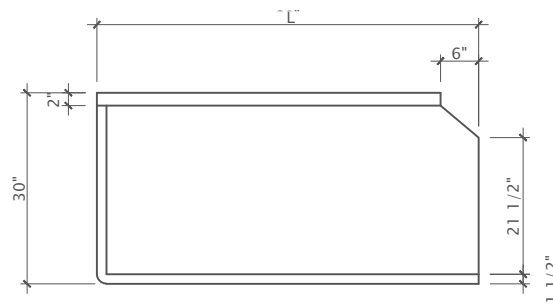

Clean Dish Table

- Heavy duty 16 Gauge stainless steel
- 7.5" backsplash
- Galvanized legs with adjustable bullet feet
- Three sided open base
- Order "L" for table left of dishwasher; order "R" for table right of dishwasher
- Available 14 gauge as special order - add "-14" to item number and add 25% to list price

Item No: _____

Model No: _____

Qty: _____

Project: _____

CLEAN LEFT

CLEAN RIGHT

Model No.	Description	Overall Size D" x L" x H"	Weight lbs.
CDT24R	Right side	30 x 24 x 35	45
CDT24L	Left side	30 x 24 x 35	45
CDT36R	Right side	30 x 36 x 35	50
CDT36L	Left side	30 x 36 x 35	50
CDT48R	Right side	30 x 48 x 35	65
CDT48L	Left side	30 x 48 x 35	65
CDT60R	Right side	30 x 60 x 35	75
CDT60L	Left side	30 x 60 x 35	75
CDT72R	Right side	30 x 72 x 35	90
CDT72L	Left side	30 x 72 x 35	90
CDT84R	Right side	30 x 84 x 35	105
CDT84L	Left side	30 x 84 x 35	105
CDT96R	Right side	30 x 96 x 35	115
CDT96L	Left side	30 x 96 x 35	115
CDT108R	Right side	30 x 108 x 35	125
CDT108L	Left side	30 x 108 x 35	125
CDT120R	Right side	30 x 120 x 35	140
CDT120L	Left side	30 x 120 x 35	140