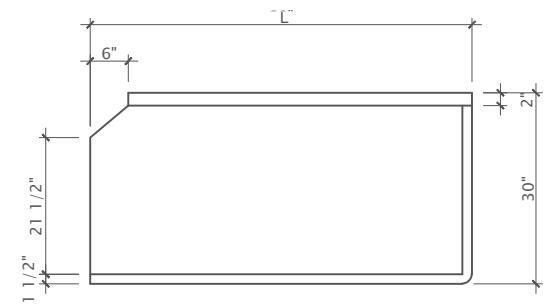

Clean Dish Table

- Heavy duty 16 Gauge stainless steel
- 7.5" backsplash
- Galvanized legs with adjustable bullet feet
- Three sided open base
- Order "L" for table left of dishwasher; order "R" for table right of dishwasher
- Available 14 gauge as special order - add "-14" to item number and add 25% to list price

Item No: _____

Model No: _____

Qty: _____

Project: _____

CLEAN LEFT

CLEAN RIGHT

Model No.	Description	Overall Size D" x L" x H"	Weight lbs.
CDT24R	Right side	30 x 24 x 35	45
CDT24L	Left side	30 x 24 x 35	45
CDT36R	Right side	30 x 36 x 35	50
CDT36L	Left side	30 x 36 x 35	50
CDT48R	Right side	30 x 48 x 35	65
CDT48L	Left side	30 x 48 x 35	65
CDT60R	Right side	30 x 60 x 35	75
CDT60L	Left side	30 x 60 x 35	75
CDT72R	Right side	30 x 72 x 35	90
CDT72L	Left side	30 x 72 x 35	90
CDT84R	Right side	30 x 84 x 35	105
CDT84L	Left side	30 x 84 x 35	105
CDT96R	Right side	30 x 96 x 35	115
CDT96L	Left side	30 x 96 x 35	115
CDT108R	Right side	30 x 108 x 35	125
CDT108L	Left side	30 x 108 x 35	125
CDT120R	Right side	30 x 120 x 35	140
CDT120L	Left side	30 x 120 x 35	140